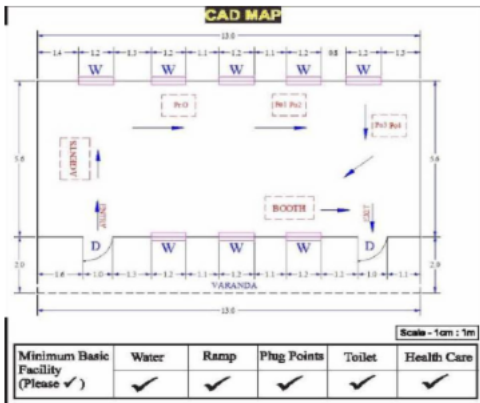

Nazri Naksha

Google Map View

Polling Station Building Front View

Polling Station Front View

Cad View

Key MAP View