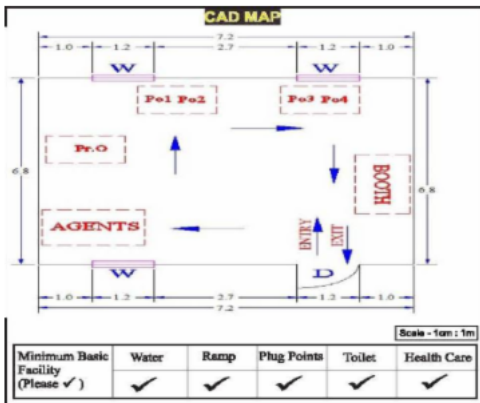

Nazri Naksha

Google Map View

Polling Station Building Front View

Polling Station Front View

Cad View

Key MAP View