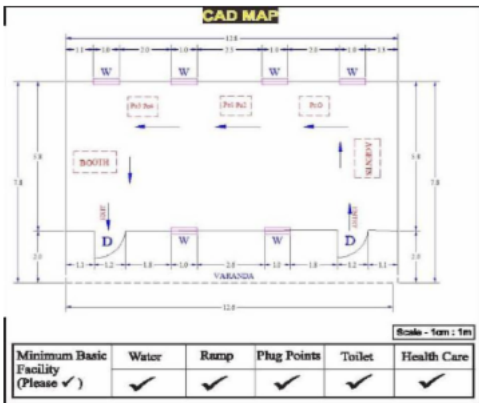

Nazri Naksha

Google Map View

Polling Station Building Front View

Polling Station Front View

Cad View

Key MAP View