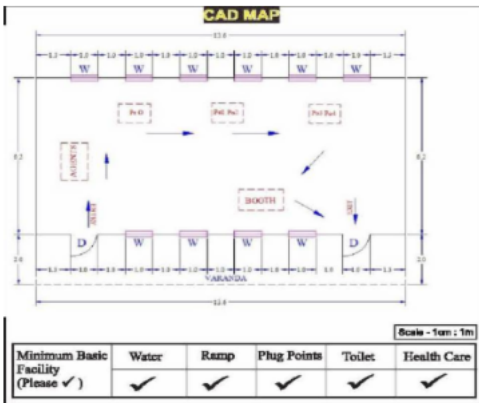

Nazri Naksha

Google Map View

Polling Station Building Front View

Polling Station Front View

Cad View

Key MAP View