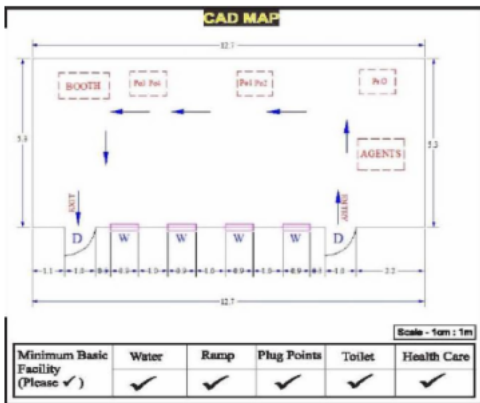

Nazri Naksha

Google Map View

Polling Station Building Front View

Polling Station Front View

Cad View

Key MAP View