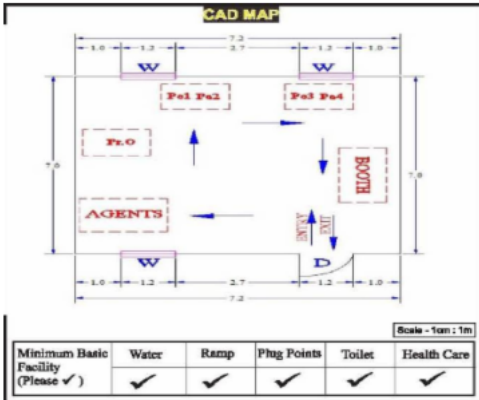

Nazri Naksha

Google Map View

Polling Station Building Front View

Polling Station Front View

Cad View

Key MAP View