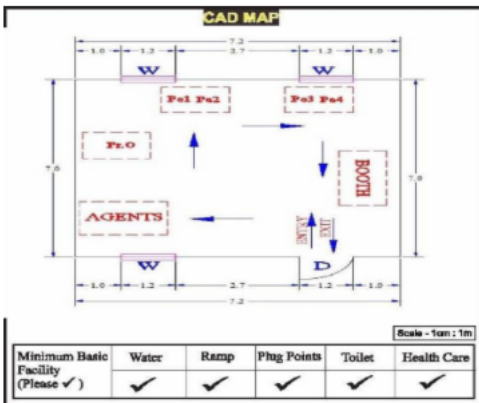

Nazri Naksha

Google Map View

Polling Station Building Front View

Polling Station Front View

Cad View

Key MAP View