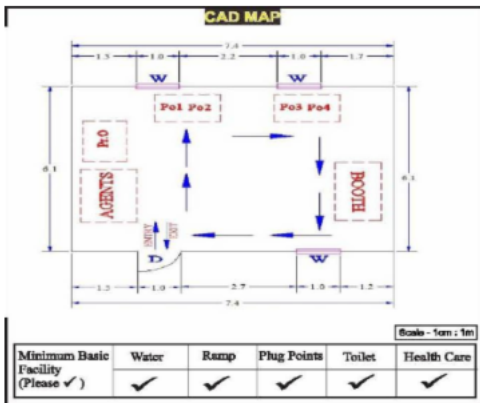

Nazri Naksha

Google Map View

Polling Station Building Front View

Polling Station Front View

Cad View

Key MAP View