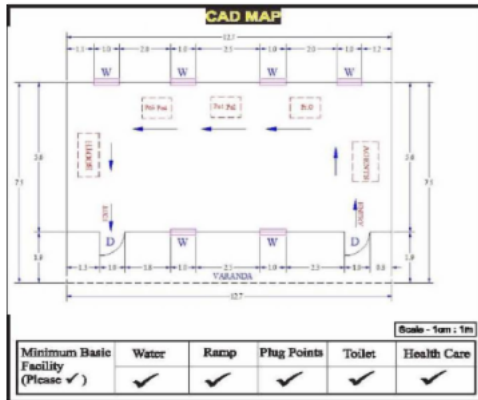

Nazri Naksha

Google Map View

Polling Station Building Front View

Polling Station Front View

Cad View

Key MAP View