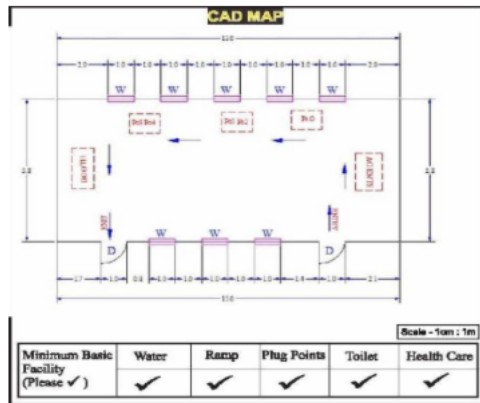

Nazri Naksha

Google Map View

Polling Station Building Front View

Polling Station Front View

Cad View

Key MAP View