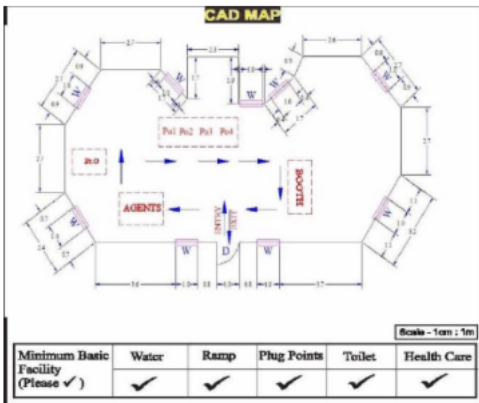

Nazri Naksha

Google Map View

Polling Station Building Front View

Polling Station Front View

Cad View

Key MAP View