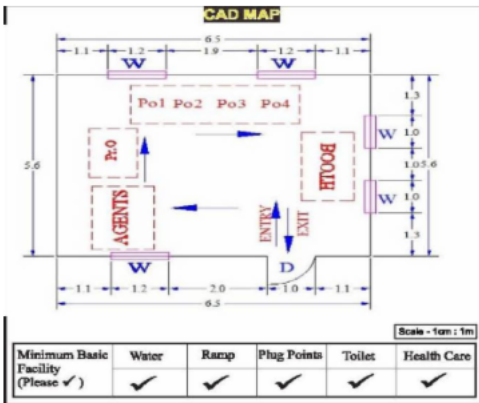

Nazri Naksha

Google Map View

Polling Station Building Front View

Polling Station Front View

Cad View

Key MAP View