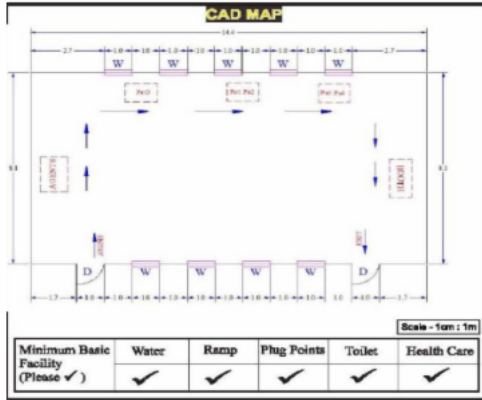

Nazri Naksha

Google Map View

Polling Station Building Front View

Polling Station Front View

Cad View

Key MAP View