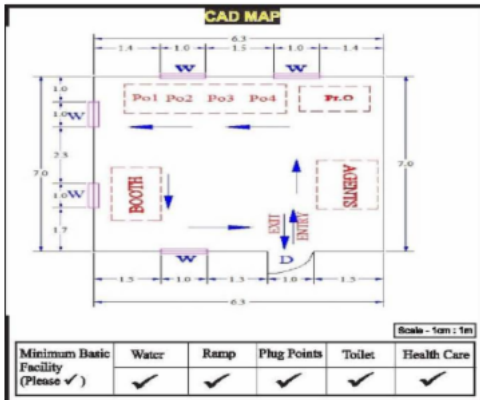

Nazri Naksha

Google Map View

Polling Station Building Front View

Polling Station Front View

Cad View

Key MAP View