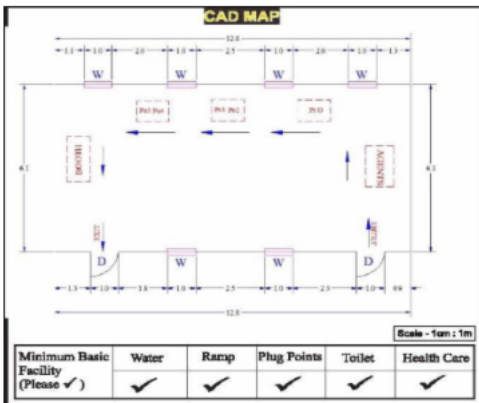

Nazri Naksha

Google Map View

Polling Station Building Front View

Polling Station Front View

Cad View

Key MAP View