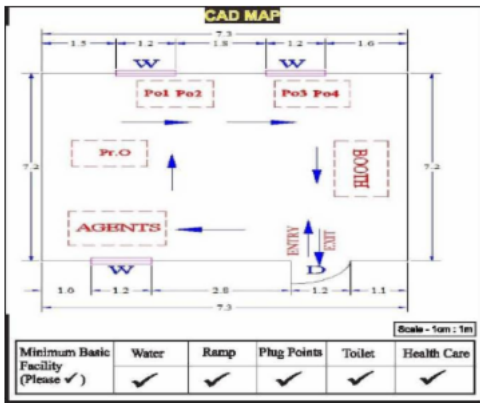

Nazri Naksha

Google Map View

Polling Station Building Front View

Polling Station Front View

Cad View

Key MAP View