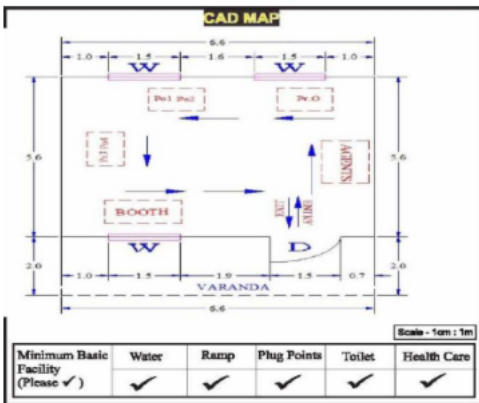

Nazri Naksha

Google Map View

Polling Station Building Front View

Polling Station Front View

Cad View

Key MAP View