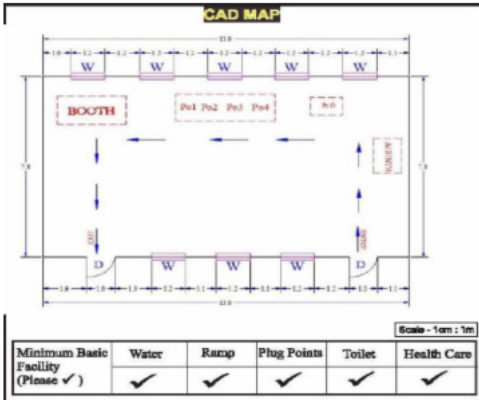

Nazri Naksha

Google Map View

Polling Station Building Front View

Polling Station Front View

Cad View

Key MAP View