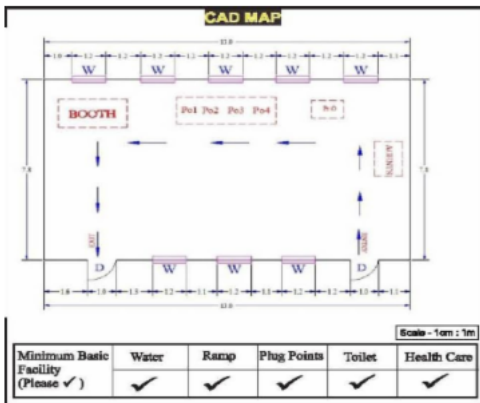

Nazri Naksha

Google Map View

Polling Station Building Front View

Polling Station Front View

Cad View

Key MAP View