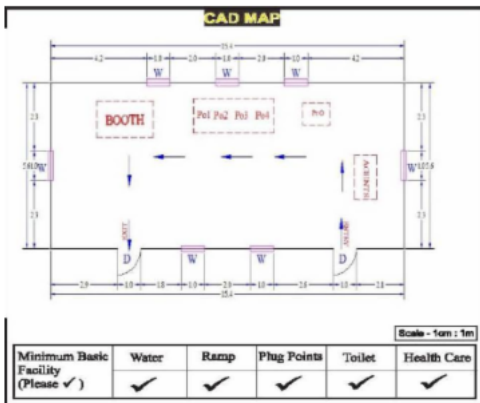

Nazri Naksha

Google Map View

Polling Station Building Front View

Polling Station Front View

Cad View

Key MAP View