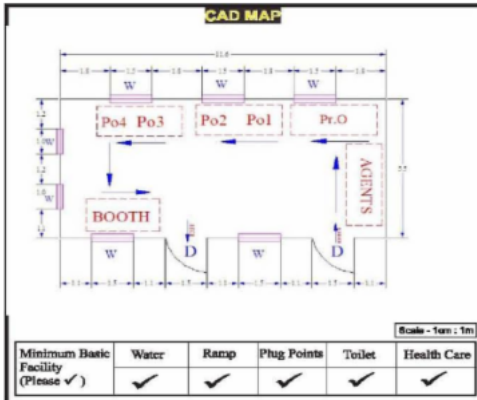

Nazri Naksha

Google Map View

Polling Station Building Front View

Polling Station Front View

Cad View

Key MAP View