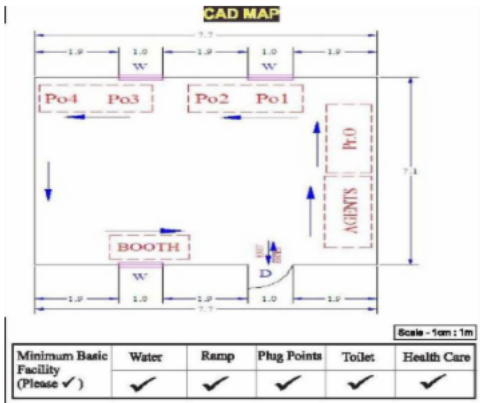

Nazri Naksha

Google Map View

Polling Station Building Front View

Polling Station Front View

Cad View

Key MAP View