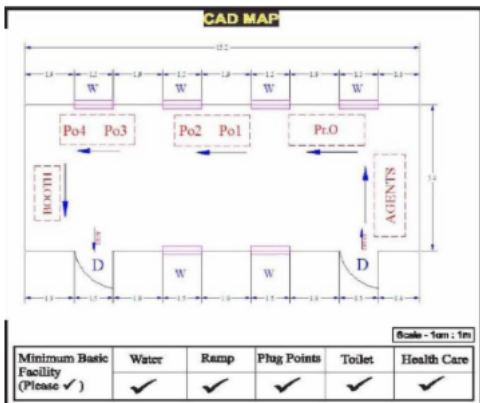

Nazri Naksha

Google Map View

Polling Station Building Front View

Polling Station Front View

Cad View

Key MAP View