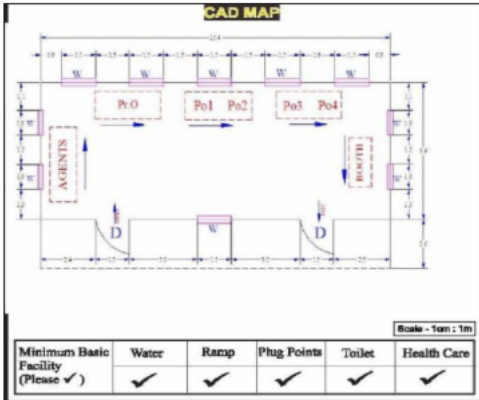

Google Map View

Cad View