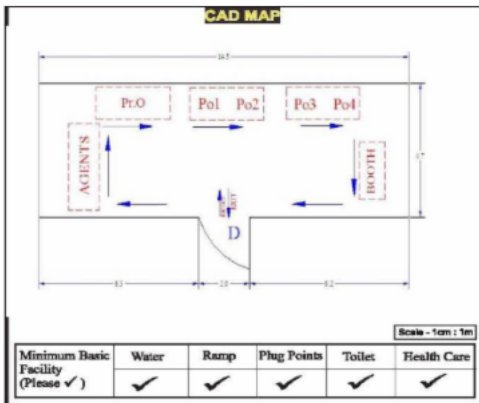

Nazri Naksha

Google Map View

Polling Station Building Front View

Polling Station Front View

Cad View

Key MAP View