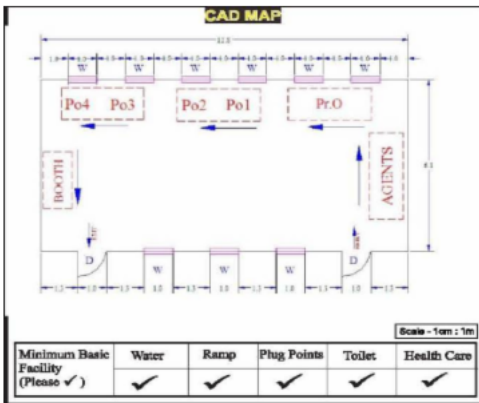

Nazri Naksha

Google Map View

Polling Station Building Front View

Polling Station Front View

Cad View

Key MAP View