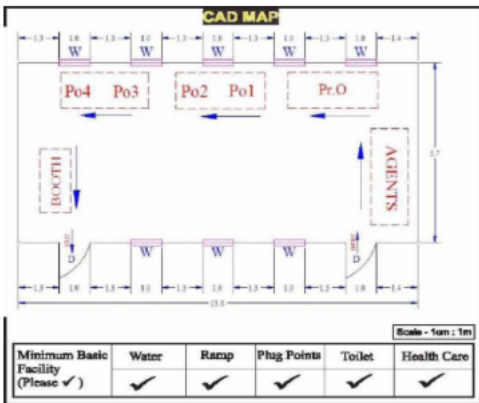

Nazri Naksha

Google Map View

Polling Station Building Front View

Polling Station Front View

Cad View

Key MAP View