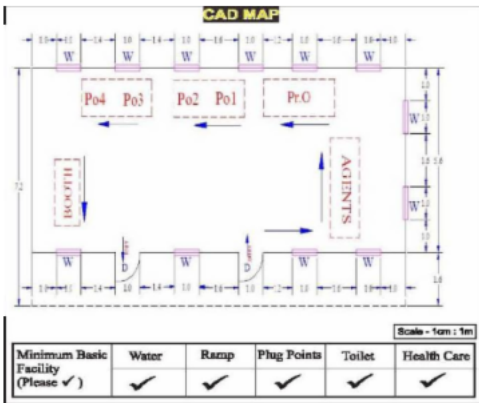

Nazri Naksha

Google Map View

Polling Station Building Front View

Polling Station Front View

Cad View

Key MAP View