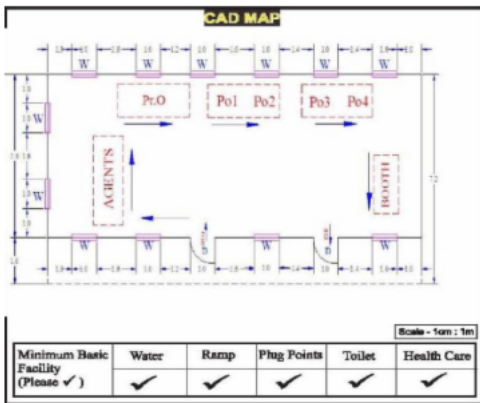

Nazri Naksha

Google Map View

Polling Station Building Front View

Polling Station Front View

Cad View

Key MAP View