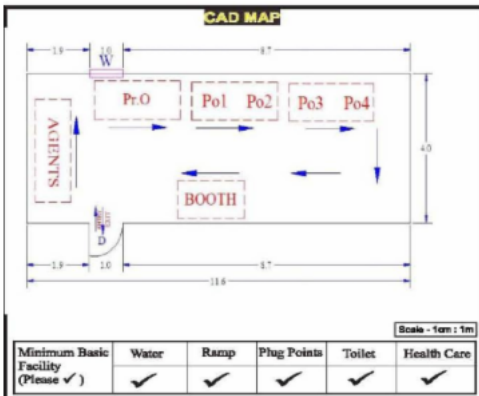

Nazri Naksha

Google Map View

Polling Station Building Front View

Polling Station Front View

Cad View

Key MAP View