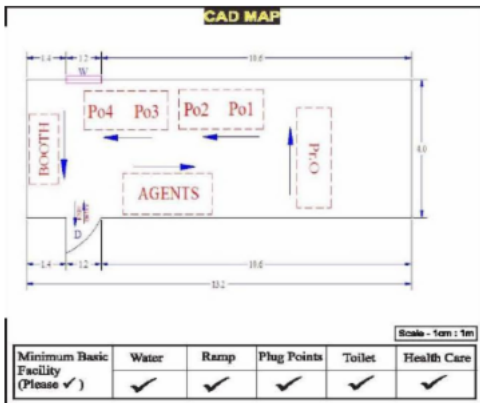

Nazri Naksha

Google Map View

Polling Station Building Front View

Polling Station Front View

Cad View

Key MAP View