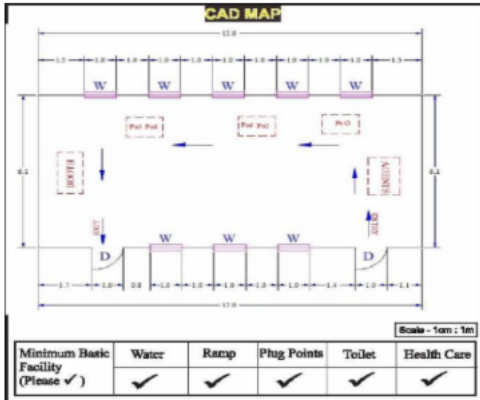

Nazri Naksha

Google Map View

Polling Station Building Front View

Polling Station Front View

Cad View

Key MAP View