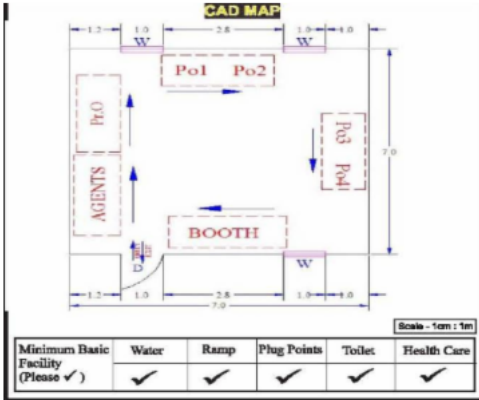

Nazri Naksha

Google Map View

Polling Station Building Front View

Polling Station Front View

Cad View

Key MAP View