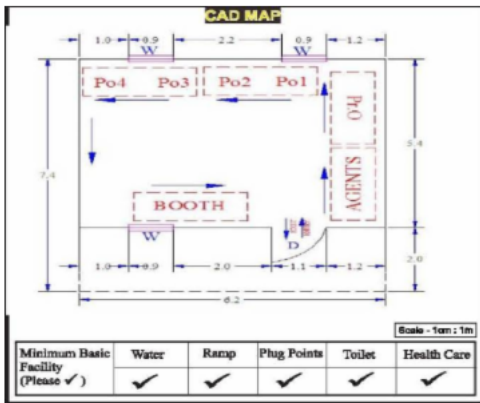

Nazri Naksha

Google Map View

Polling Station Building Front View

Polling Station Front View

Cad View

Key MAP View