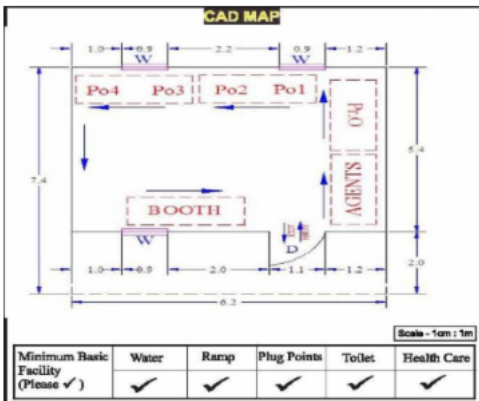

Nazri Naksha

Google Map View

Polling Station Building Front View

Polling Station Front View

Cad View

Key MAP View