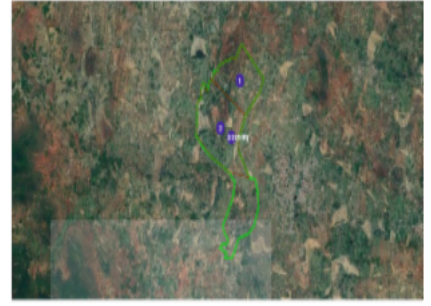

Nazri Naksha

Google Map View