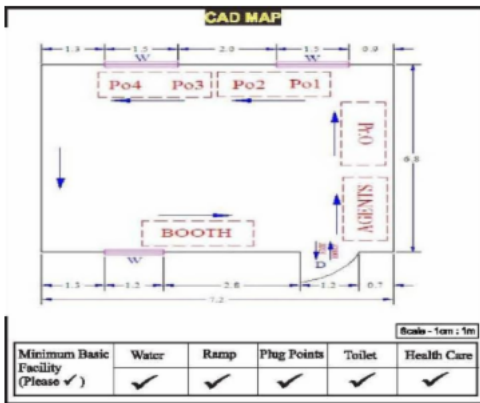

Polling Station Front View

Cad View