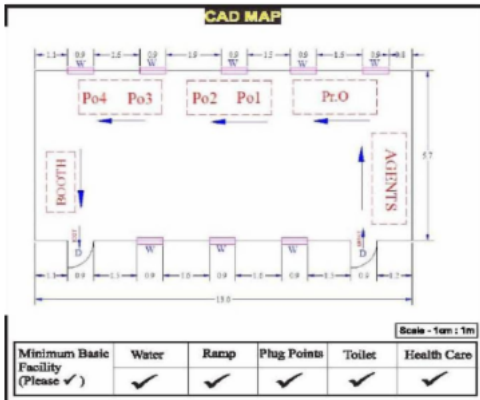

Nazri Naksha

Google Map View

Polling Station Building Front View

Polling Station Front View

Cad View

Key MAP View