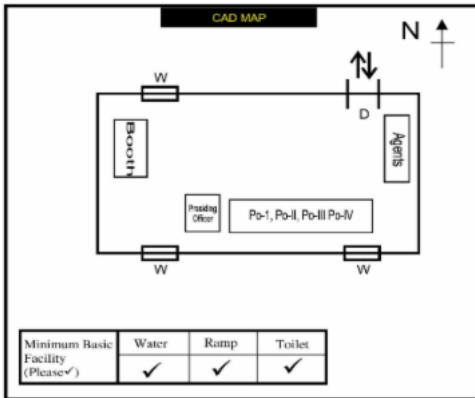

Nazri Naksha

Google Map View

Polling Station Building Front View

Polling Station Front View

Cad View

Key MAP View