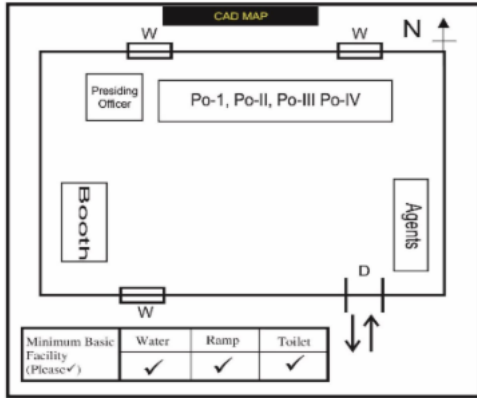

Nazri Naksha

Google Map View

Polling Station Building Front View

Polling Station Front View

Cad View

Key MAP View