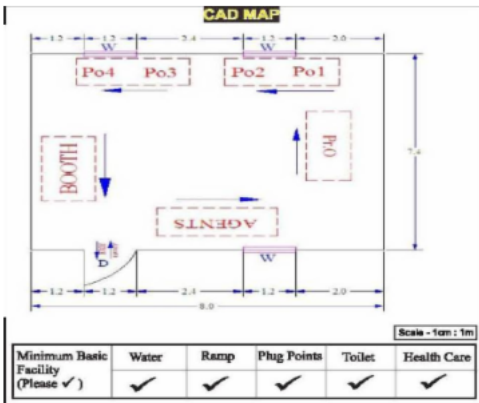

Nazri Naksha

Google Map View

Polling Station Building Front View

Polling Station Front View

Cad View

Key MAP View