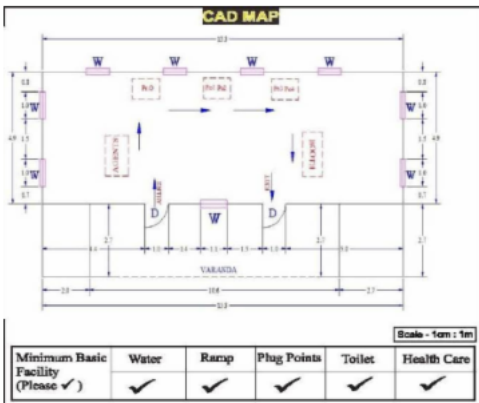

Nazri Naksha

Google Map View

Polling Station Building Front View

Polling Station Front View

Cad View

Key MAP View