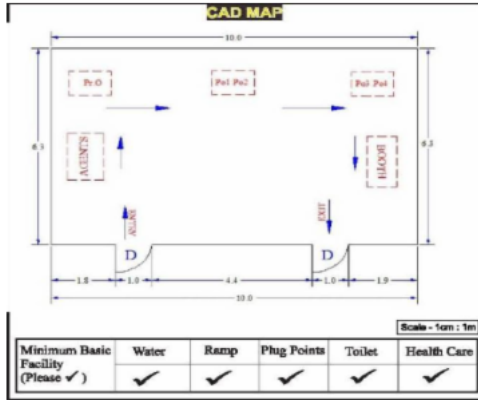

Nazri Naksha

Google Map View

Polling Station Building Front View

Polling Station Front View

Cad View

Key MAP View