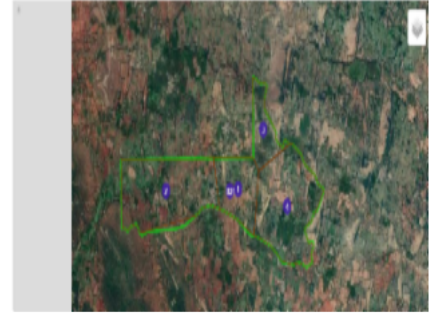

Nazri Naksha

Google Map View