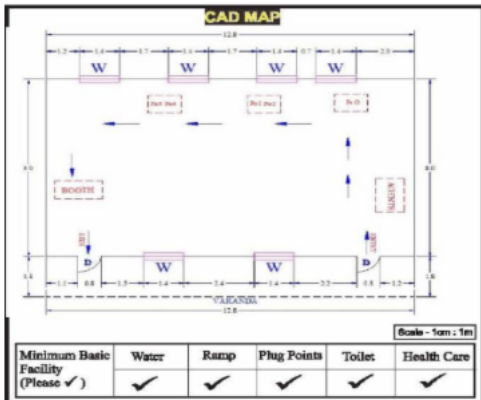

Nazri Naksha

Google Map View

Polling Station Building Front View

Polling Station Front View

Cad View

Key MAP View