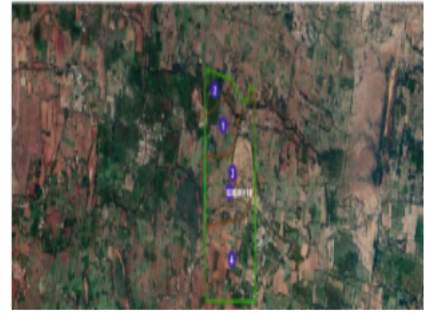

Nazri Naksha

Google Map View