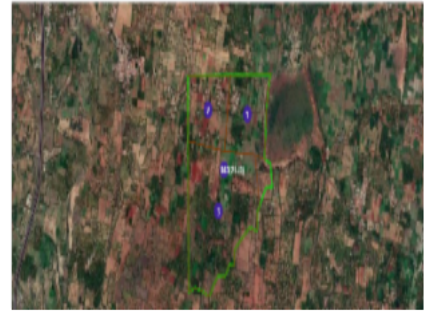

Nazri Naksha

Google Map View