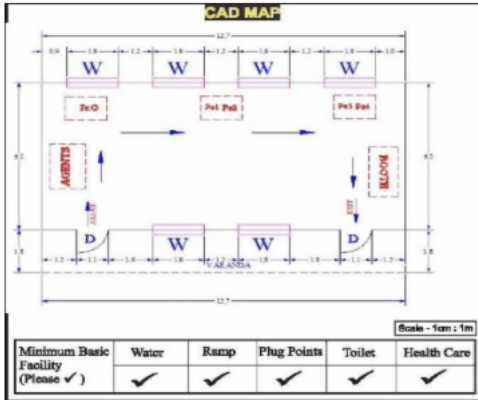

Nazri Naksha

Google Map View

Polling Station Building Front View

Polling Station Front View

Cad View

Key MAP View