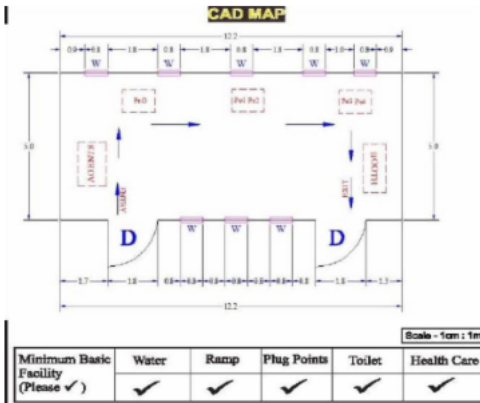

Nazri Naksha

Google Map View

Polling Station Building Front View

Polling Station Front View

Cad View

Key MAP View