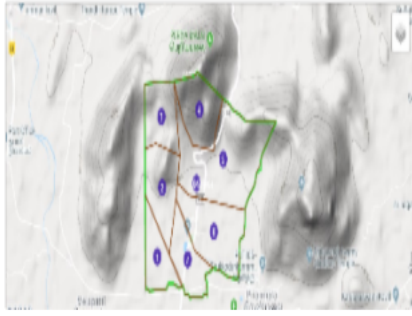

Nazri Naksha

Google Map View